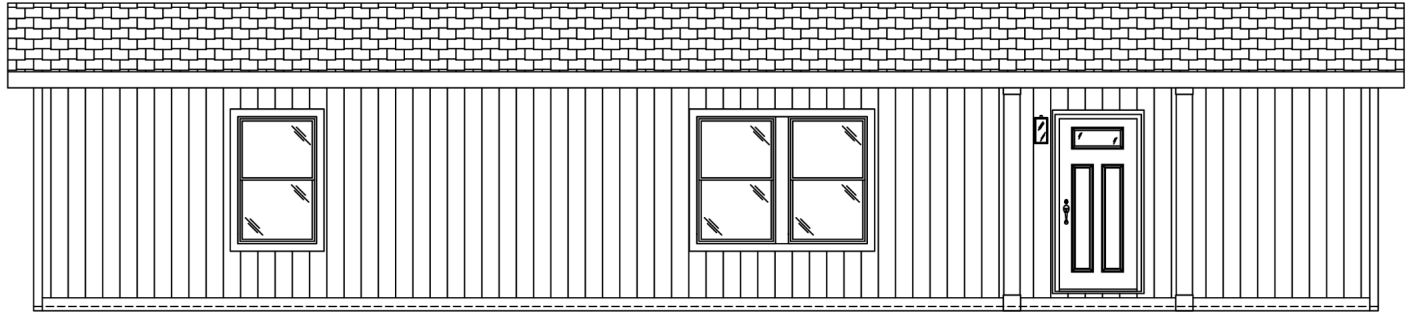

THE TEMPO SERIES

The Tempo

Layla

15' x 52'

DIMENSIONS

780_{sf}

LIVING SPACE

2

BEDROOMS

1

BATHROOMS

OVERVIEW

15' Single Wide 2
Bedroom Home for
Sale

Heritage Home Center

(425) 353-5464

or Request Firm Quote

EMAIL US

02 FRONT ELEVATION

FRONT SIDEWALL